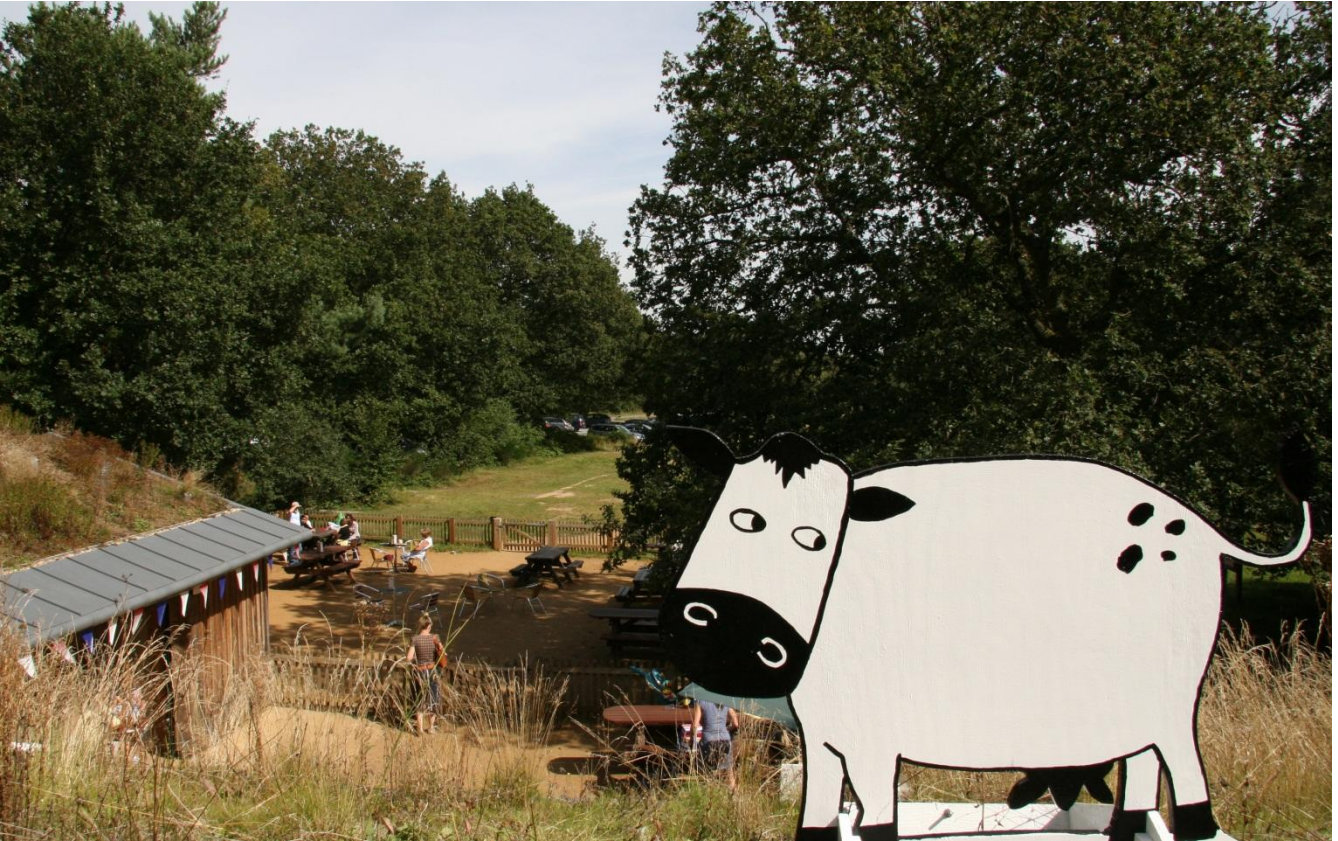

Appendix 1.

Above – cattle wearing their collars and bracelets

Below - Cut out cow sporting the 'Grazing its Amazing' logo next to a virtual cattle grid on Park Lane

Above – Cut out cow on the Beeches Café roof

Below – The Chairman of the Epping Forest and Commons Committee and Councillor Peter Hardy release the cows in to the trail area